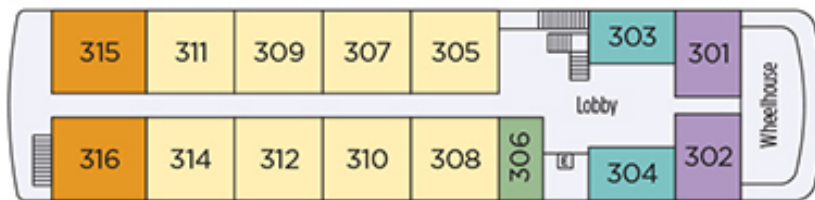

S.S. SPHINX

Sun Deck

Karnak Deck

Abu Simbel Deck

Dendera Deck

Luxor Deck

- | | | |
|---|--|--|
|  Royal Suite |  Grand Suite |  Suite |
|  Deluxe French Balcony |  French Balcony |  Elevator |