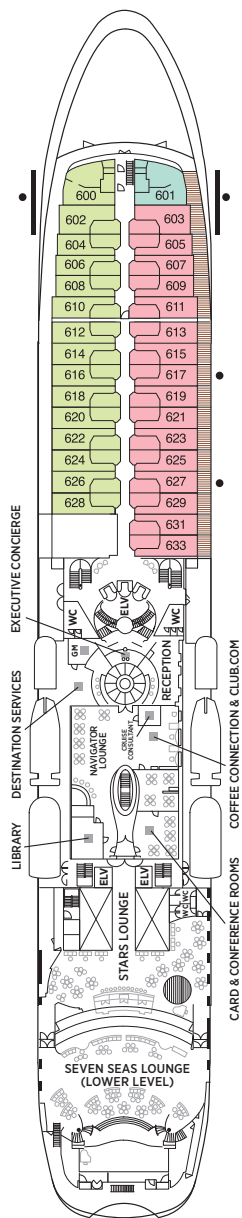

Seven Seas Navigator® DECK PLANS

OVERALL LENGTH 566 ft.
 BEAM (WIDTH) 81 ft.
 DRAFT 24 ft.
 SUITES 241
 GUESTS 482
 CREW 378 International
 GUEST DECKS 8
 GROSS TONNAGE 28,803
 CRUISING SPEED 20 Knots
 SHIP'S REGISTRY Bahamas

- MS MASTER SUITE
- GS GRAND SUITE
- NS NAVIGATOR SUITE
- A PENTHOUSE SUITE
- B PENTHOUSE SUITE
- C PENTHOUSE SUITE
- D CONCIERGE SUITE
- E DELUXE VERANDA SUITE
- F DELUXE VERANDA SUITE
- G DELUXE WINDOW SUITE
- H DELUXE WINDOW SUITE

DECK 5

DECK 6

DECK 7

DECK 8

DECK 9

DECK 10

DECK 11

DECK 12

- Convertible sofa bed
- ♿ Wheelchair accessible suites 832, 833, 928, and 929 have shower stall instead of bathtub
- Connecting suites

Up to one rollaway bed can be added to most suites, please inquire at time of booking.