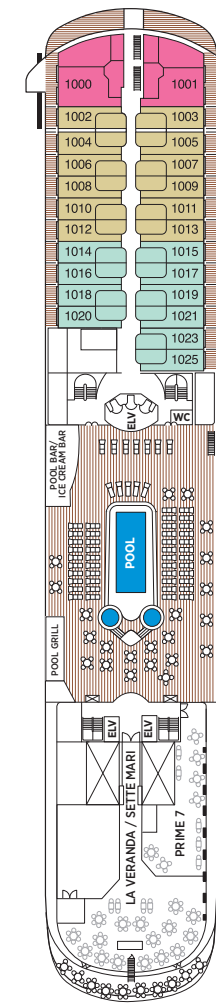

Seven Seas Navigator® DECK PLANS

OVERALL LENGTH 566 ft.
 BEAM (WIDTH) 81 ft.
 DRAFT 24 ft.
 SUITES 241
 GUESTS 482
 CREW 378 International
 GUEST DECKS 8
 GROSS TONNAGE 28,803
 CRUISING SPEED 20 Knots
 SHIP'S REGISTRY Bahamas

- MS MASTER SUITE
- GS GRAND SUITE
- NS NAVIGATOR SUITE
- A PENTHOUSE SUITE
- B PENTHOUSE SUITE
- C PENTHOUSE SUITE
- D CONCIERGE SUITE
- E DELUXE VERANDA SUITE
- F DELUXE VERANDA SUITE
- G DELUXE WINDOW SUITE
- H DELUXE WINDOW SUITE

DECK 5

DECK 6

DECK 7

DECK 8

DECK 9

DECK 10

DECK 11

DECK 12

- Convertible sofa bed
- ♿ Wheelchair accessible suites 832, 833, 928, and 929 have shower stall instead of bathtub
- Connecting suites

Up to one rollaway bed can be added to most suites, please inquire at time of booking.