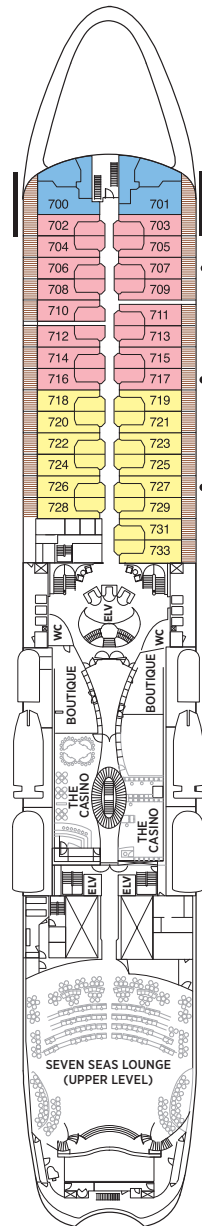

Seven Seas Navigator® DECK PLANS

OVERALL LENGTH 566 ft.
 BEAM (WIDTH) 81 ft.
 DRAFT 24 ft.
 SUITES 241
 GUESTS 482
 CREW 378 International
 GUEST DECKS 8
 GROSS TONNAGE 28,803
 CRUISING SPEED 20 Knots
 SHIP'S REGISTRY Bahamas

- MS MASTER SUITE
- GS GRAND SUITE
- NS NAVIGATOR SUITE
- A PENTHOUSE SUITE
- B PENTHOUSE SUITE
- C PENTHOUSE SUITE
- D CONCIERGE SUITE
- E DELUXE VERANDA SUITE
- F DELUXE VERANDA SUITE
- G DELUXE WINDOW SUITE
- H DELUXE WINDOW SUITE

DECK 5

DECK 6

DECK 7

DECK 8

DECK 9

DECK 10

DECK 11

DECK 12

- Convertible sofa bed
- ♿ Wheelchair accessible suites 832, 833, 928, and 929 have shower stall instead of bathtub
- Connecting suites

Up to one rollaway bed can be added to most suites, please inquire at time of booking.