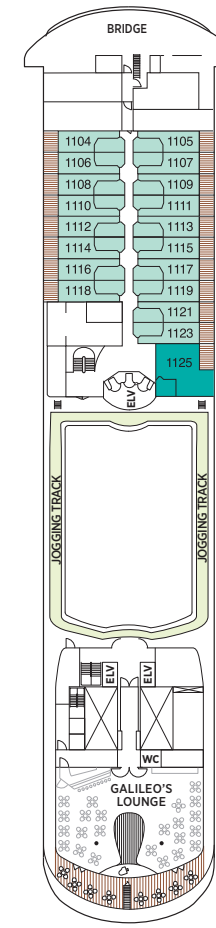

Seven Seas Navigator® DECK PLANS

OVERALL LENGTH 566 ft.
 BEAM (WIDTH) 81 ft.
 DRAFT 24 ft.
 SUITES 241
 GUESTS 482
 CREW 378 International
 GUEST DECKS 8
 GROSS TONNAGE 28,803
 CRUISING SPEED 20 Knots
 SHIP'S REGISTRY Bahamas

- MS MASTER SUITE
- GS GRAND SUITE
- NS NAVIGATOR SUITE
- A PENTHOUSE SUITE
- B PENTHOUSE SUITE
- C PENTHOUSE SUITE
- D CONCIERGE SUITE
- E DELUXE VERANDA SUITE
- F DELUXE VERANDA SUITE
- G DELUXE WINDOW SUITE
- H DELUXE WINDOW SUITE

DECK 5

DECK 6

DECK 7

DECK 8

DECK 9

DECK 10

DECK 11

DECK 12

- Convertible sofa bed
- ♿ Wheelchair accessible suites 832, 833, 928, and 929 have shower stall instead of bathtub
- Connecting suites

Up to one rollaway bed can be added to most suites, please inquire at time of booking.