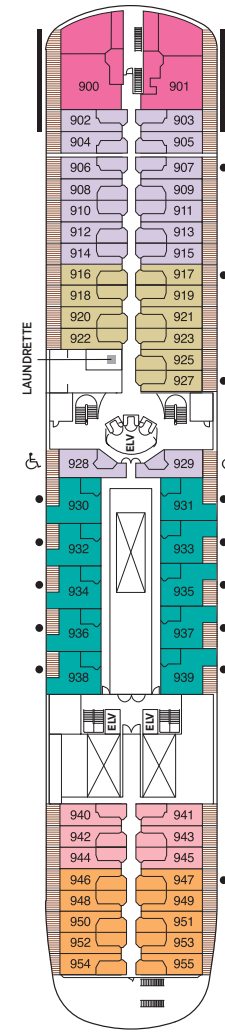

Seven Seas Navigator® DECK PLANS

OVERALL LENGTH 566 ft.
 BEAM (WIDTH) 81 ft.
 DRAFT 24 ft.
 SUITES 241
 GUESTS 482
 CREW 378 International
 GUEST DECKS 8
 GROSS TONNAGE 28,803
 CRUISING SPEED 20 Knots
 SHIP'S REGISTRY Bahamas

- MS MASTER SUITE
- GS GRAND SUITE
- NS NAVIGATOR SUITE
- A PENTHOUSE SUITE
- B PENTHOUSE SUITE
- C PENTHOUSE SUITE
- D CONCIERGE SUITE
- E DELUXE VERANDA SUITE
- F DELUXE VERANDA SUITE
- G DELUXE WINDOW SUITE
- H DELUXE WINDOW SUITE

DECK 5

DECK 6

DECK 7

DECK 8

DECK 9

DECK 10

DECK 11

DECK 12

- Convertible sofa bed
- ♿ Wheelchair accessible suites 832, 833, 928, and 929 have shower stall instead of bathtub
- Connecting suites

Up to one rollaway bed can be added to most suites, please inquire at time of booking.