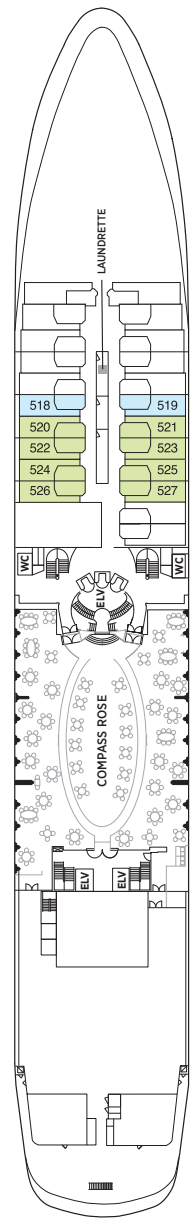

Seven Seas Navigator® DECK PLANS

OVERALL LENGTH 566 ft.
 BEAM (WIDTH) 81 ft.
 DRAFT 24 ft.
 SUITES 241
 GUESTS 482
 CREW 378 International
 GUEST DECKS 8
 GROSS TONNAGE 28,803
 CRUISING SPEED 20 Knots
 SHIP'S REGISTRY Bahamas

- MS MASTER SUITE
- GS GRAND SUITE
- NS NAVIGATOR SUITE
- A PENTHOUSE SUITE
- B PENTHOUSE SUITE
- C PENTHOUSE SUITE
- D CONCIERGE SUITE
- E DELUXE VERANDA SUITE
- F DELUXE VERANDA SUITE
- G DELUXE WINDOW SUITE
- H DELUXE WINDOW SUITE

DECK 5

DECK 6

DECK 7

DECK 8

DECK 9

DECK 10

DECK 11

DECK 12

- Convertible sofa bed
- ♿ Wheelchair accessible suites 832, 833, 928, and 929 have shower stall instead of bathtub
- Connecting suites

Up to one rollaway bed can be added to most suites, please inquire at time of booking.