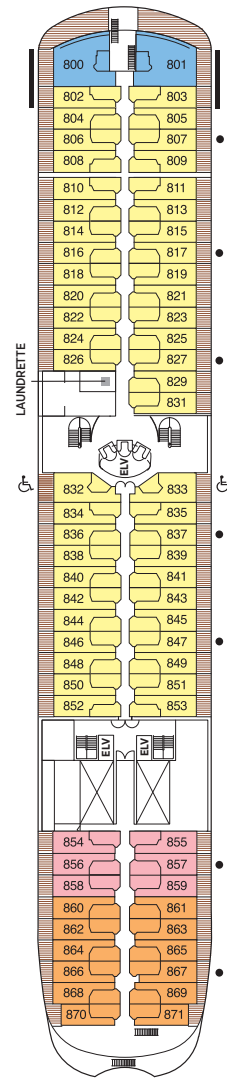

Seven Seas Navigator® DECK PLANS

OVERALL LENGTH 566 ft.
 BEAM (WIDTH) 81 ft.
 DRAFT 24 ft.
 SUITES 241
 GUESTS 482
 CREW 378 International
 GUEST DECKS 8
 GROSS TONNAGE 28,803
 CRUISING SPEED 20 Knots
 SHIP'S REGISTRY Bahamas

- MS MASTER SUITE
- GS GRAND SUITE
- NS NAVIGATOR SUITE
- A PENTHOUSE SUITE
- B PENTHOUSE SUITE
- C PENTHOUSE SUITE
- D CONCIERGE SUITE
- E DELUXE VERANDA SUITE
- F DELUXE VERANDA SUITE
- G DELUXE WINDOW SUITE
- H DELUXE WINDOW SUITE

DECK 5

DECK 6

DECK 7

DECK 8

DECK 9

DECK 10

DECK 11

DECK 12

- Convertible sofa bed
- ♿ Wheelchair accessible suites 832, 833, 928, and 929 have shower stall instead of bathtub
- Connecting suites

Up to one rollaway bed can be added to most suites, please inquire at time of booking.