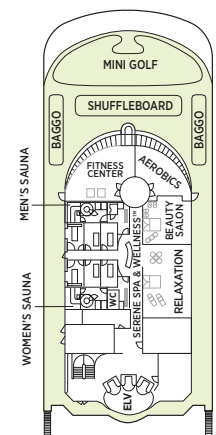

Seven Seas Navigator® DECK PLANS

OVERALL LENGTH 566 ft.
 BEAM (WIDTH) 81 ft.
 DRAFT 24 ft.
 SUITES 241
 GUESTS 482
 CREW 378 International
 GUEST DECKS 8
 GROSS TONNAGE 28,803
 CRUISING SPEED 20 Knots
 SHIP'S REGISTRY Bahamas

- MS MASTER SUITE
- GS GRAND SUITE
- NS NAVIGATOR SUITE
- A PENTHOUSE SUITE
- B PENTHOUSE SUITE
- C PENTHOUSE SUITE
- D CONCIERGE SUITE
- E DELUXE VERANDA SUITE
- F DELUXE VERANDA SUITE
- G DELUXE WINDOW SUITE
- H DELUXE WINDOW SUITE

DECK 5

DECK 6

DECK 7

DECK 8

DECK 9

DECK 10

DECK 11

DECK 12

- Convertible sofa bed
- ♿ Wheelchair accessible suites 832, 833, 928, and 929 have shower stall instead of bathtub
- Connecting suites

Up to one rollaway bed can be added to most suites, please inquire at time of booking.