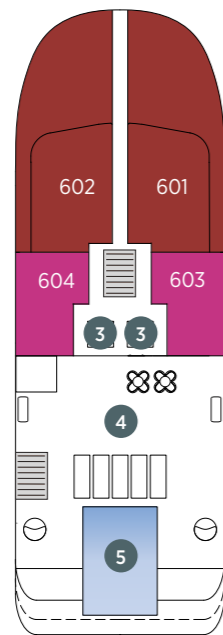

Emerald Azzurra Deck Plan

- DECK 7 SKY DECK
- DECK 6 POOL DECK
- DECK 5 PANORAMA DECK
- DECK 4 OBSERVATION DECK
- DECK 3 EMERALD DECK
- DECK 2 WELLNESS DECK

Deck 7
Sky Deck

Deck 6
Pool Deck

Deck 5
Panorama Deck

Deck 4
Observation Deck

Deck 3
Emerald Deck

Deck 2
Wellness Deck

Emerald Azzurra

- Built: 2022
- Length: 360.9ft (110m)
- Guests: 100
- Cabins: 50
- Crew Members: 68

- 1 Spa Pool
- 2 Sky Bar
- 3 Lifts
- 4 Aqua Café
- 5 Aqua Pool
- 6 Navigation Bridge
- 7 Life Boats
- 8 Observation Lounge
- 9 Observation Terrace
- 10 Self-service Laundry
- 11 Amici Bar & Lounge
- 12 Reception
- 13 Boutique Azzurra
- 14 La Cucina Dining
- 15 La Cucina Terrace
- 16 Medical Centre
- 17 Gym
- 18 Infrared Sauna
- 19 Elements Spa
- 20 Hairdressers
- 21 Tender Boats
- 22 Water Sports Boat
- 23 Garage
- 24 Marina Platform

Cabin Categories

Pool Deck	Size (sq. ft.)
SA Owner's Suite	1,162-1,192 sq. ft.
S Deluxe Balcony Suite	382-403 sq. ft.
Panorama Deck	Size (sq. ft.)
T Terrace Suite	648-669 sq. ft.
A Balcony Suite	285-306 sq. ft.
Observation Deck	Size (sq. ft.)
Y Yacht Suite	699-721 sq. ft.
B Balcony Suite	285-306 sq. ft.
Emerald Deck	Size (sq. ft.)
D Oceanview Stateroom	183-204 sq. ft.

Important Information: Deck plans are an indication only and are subject to variation. Cabin sizes include terrace areas.

Sky Deck

Cabin Plans

CAT SA Owner's Suite

- **Suite size:** 1,162-1,192 sq. ft. (includes outside terrace)
- **Location:** Deck 6