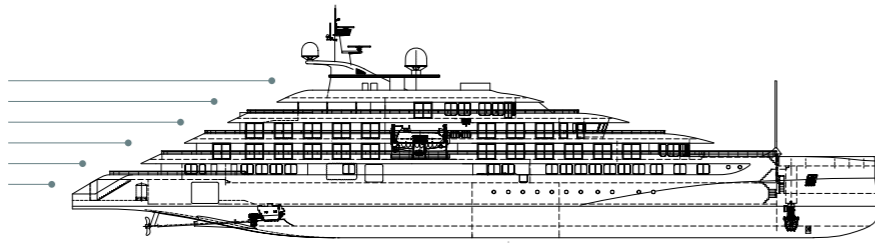

Emerald Azzurra Deck Plan

- DECK 7 SKY DECK
- DECK 6 POOL DECK
- DECK 5 PANORAMA DECK
- DECK 4 OBSERVATION DECK
- DECK 3 EMERALD DECK
- DECK 2 WELLNESS DECK

Deck 7
Sky Deck

Deck 6
Pool Deck

Deck 5
Panorama Deck

Deck 4
Observation Deck

Deck 3
Emerald Deck

Deck 2
Wellness Deck

Emerald Azzurra

- Built: 2022
- Length: 360.9ft (110m)
- Guests: 100
- Cabins: 50
- Crew Members: 68

- 1 Spa Pool
- 2 Sky Bar
- 3 Lifts
- 4 Aqua Café
- 5 Aqua Pool
- 6 Navigation Bridge
- 7 Life Boats
- 8 Observation Lounge
- 9 Observation Terrace
- 10 Self-service Laundry
- 11 Amici Bar & Lounge
- 12 Reception
- 13 Boutique Azzurra
- 14 La Cucina Dining
- 15 La Cucina Terrace
- 16 Medical Centre
- 17 Gym
- 18 Infrared Sauna
- 19 Elements Spa
- 20 Hairdressers
- 21 Tender Boats
- 22 Water Sports Boat
- 23 Garage
- 24 Marina Platform