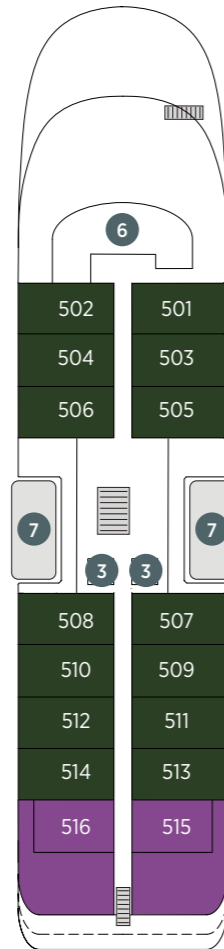

Emerald Azzurra Deck Plan

- DECK 7 SKY DECK
- DECK 6 POOL DECK
- DECK 5 PANORAMA DECK
- DECK 4 OBSERVATION DECK
- DECK 3 EMERALD DECK
- DECK 2 WELLNESS DECK

Deck 7
Sky Deck

Deck 6
Pool Deck

Deck 5
Panorama Deck

Deck 4
Observation Deck

Deck 3
Emerald Deck

Deck 2
Wellness Deck

Emerald Azzurra

- Built: 2022
- Length: 360.9ft (110m)
- Guests: 100
- Cabins: 50
- Crew Members: 68

- 1 Spa Pool
- 2 Sky Bar
- 3 Lifts
- 4 Aqua Café
- 5 Aqua Pool
- 6 Navigation Bridge
- 7 Life Boats
- 8 Observation Lounge
- 9 Observation Terrace
- 10 Self-service Laundry
- 11 Amici Bar & Lounge
- 12 Reception
- 13 Boutique Azzurra
- 14 La Cucina Dining
- 15 La Cucina Terrace
- 16 Medical Centre
- 17 Gym
- 18 Infrared Sauna
- 19 Elements Spa
- 20 Hairdressers
- 21 Tender Boats
- 22 Water Sports Boat
- 23 Garage
- 24 Marina Platform

Cabin Categories

Pool Deck	Size (sq. ft.)
SA Owner's Suite	1,162-1,192 sq. ft.
S Deluxe Balcony Suite	382-403 sq. ft.
Panorama Deck	Size (sq. ft.)
T Terrace Suite	648-669 sq. ft.
A Balcony Suite	285-306 sq. ft.
Observation Deck	Size (sq. ft.)
Y Yacht Suite	699-721 sq. ft.
B Balcony Suite	285-306 sq. ft.
Emerald Deck	Size (sq. ft.)
D Oceanview Stateroom	183-204 sq. ft.

Important Information: Deck plans are an indication only and are subject to variation. Cabin sizes include terrace areas.

Sky Deck

Cabin Plans

CAT SA Owner's Suite

- **Suite size:** 1,162-1,192 sq. ft. (includes outside terrace)
- **Location:** Deck 6