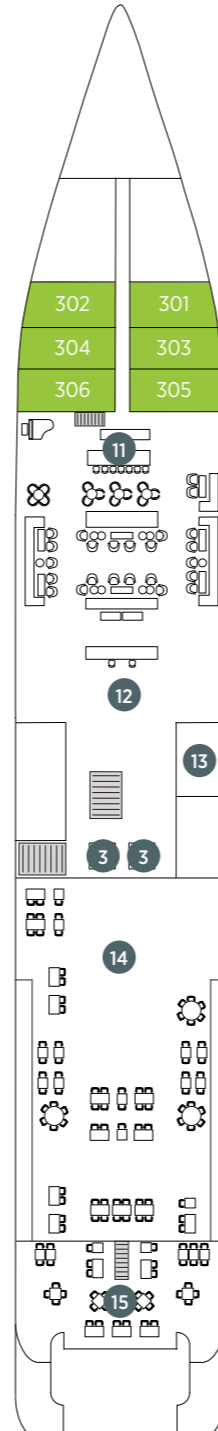

Emerald Azzurra Deck Plan

- DECK 7 SKY DECK
- DECK 6 POOL DECK
- DECK 5 PANORAMA DECK
- DECK 4 OBSERVATION DECK
- DECK 3 EMERALD DECK
- DECK 2 WELLNESS DECK

Deck 7
Sky Deck

Deck 6
Pool Deck

Deck 5
Panorama Deck

Deck 4
Observation Deck

Deck 3
Emerald Deck

Deck 2
Wellness Deck

Emerald Azzurra

- Built: 2022
- Length: 360.9ft (110m)
- Guests: 100
- Cabins: 50
- Crew Members: 68

- 1 Spa Pool
- 2 Sky Bar
- 3 Lifts
- 4 Aqua Café
- 5 Aqua Pool
- 6 Navigation Bridge
- 7 Life Boats
- 8 Observation Lounge
- 9 Observation Terrace
- 10 Self-service Laundry
- 11 Amici Bar & Lounge
- 12 Reception
- 13 Boutique Azzurra
- 14 La Cucina Dining
- 15 La Cucina Terrace
- 16 Medical Centre
- 17 Gym
- 18 Infrared Sauna
- 19 Elements Spa
- 20 Hairdressers
- 21 Tender Boats
- 22 Water Sports Boat
- 23 Garage
- 24 Marina Platform

Cabin Categories

Pool Deck	Size (sq. ft.)
SA Owner's Suite	1,162-1,192 sq. ft.
S Deluxe Balcony Suite	382-403 sq. ft.
Panorama Deck	Size (sq. ft.)
T Terrace Suite	648-669 sq. ft.
A Balcony Suite	285-306 sq. ft.
Observation Deck	Size (sq. ft.)
Y Yacht Suite	699-721 sq. ft.
B Balcony Suite	285-306 sq. ft.
Emerald Deck	Size (sq. ft.)
D Oceanview Stateroom	183-204 sq. ft.

Important Information: Deck plans are an indication only and are subject to variation. Cabin sizes include terrace areas.

Sky Deck

Cabin Plans

CAT SA Owner's Suite

- **Suite size:** 1,162-1,192 sq. ft. (includes outside terrace)
- **Location:** Deck 6