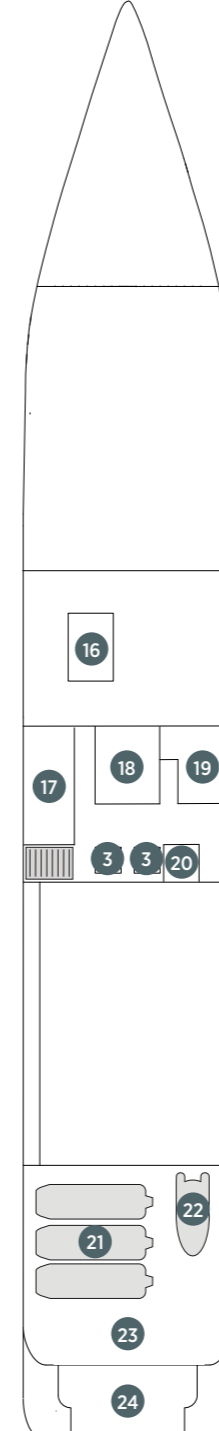

Emerald Azzurra Deck Plan

- DECK 7 SKY DECK
- DECK 6 POOL DECK
- DECK 5 PANORAMA DECK
- DECK 4 OBSERVATION DECK
- DECK 3 EMERALD DECK
- DECK 2 WELLNESS DECK

Deck 7
Sky Deck

Deck 6
Pool Deck

Deck 5
Panorama Deck

Deck 4
Observation Deck

Deck 3
Emerald Deck

Deck 2
Wellness Deck

Emerald Azzurra

- Built: 2022
- Length: 360.9ft (110m)
- Guests: 100
- Cabins: 50
- Crew Members: 68

- 1 Spa Pool
- 2 Sky Bar
- 3 Lifts
- 4 Aqua Café
- 5 Aqua Pool
- 6 Navigation Bridge
- 7 Life Boats
- 8 Observation Lounge
- 9 Observation Terrace
- 10 Self-service Laundry
- 11 Amici Bar & Lounge
- 12 Reception
- 13 Boutique Azzurra
- 14 La Cucina Dining
- 15 La Cucina Terrace
- 16 Medical Centre
- 17 Gym
- 18 Infrared Sauna
- 19 Elements Spa
- 20 Hairdressers
- 21 Tender Boats
- 22 Water Sports Boat
- 23 Garage
- 24 Marina Platform

Cabin Categories

Pool Deck	Size (sq. ft.)
SA Owner's Suite	1,162-1,192 sq. ft.
S Deluxe Balcony Suite	382-403 sq. ft.
Panorama Deck	Size (sq. ft.)
T Terrace Suite	648-669 sq. ft.
A Balcony Suite	285-306 sq. ft.
Observation Deck	Size (sq. ft.)
Y Yacht Suite	699-721 sq. ft.
B Balcony Suite	285-306 sq. ft.
Emerald Deck	Size (sq. ft.)
D Oceanview Stateroom	183-204 sq. ft.

Important Information: Deck plans are an indication only and are subject to variation. Cabin sizes include terrace areas.

Sky Deck

Cabin Plans

CAT SA Owner's Suite

- **Suite size:** 1,162-1,192 sq. ft. (includes outside terrace)
- **Location:** Deck 6