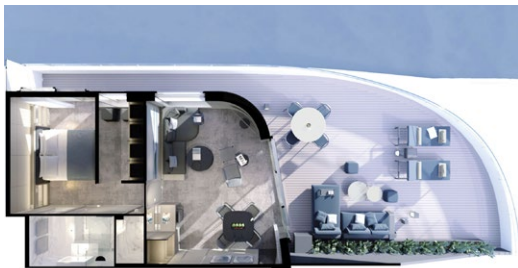

Cabin Plans

CAT SA Owner's Suite

- **Suite size:** 1,162-1,192 sq. ft. (includes outside terrace)
- **Location:** Deck 6

Our oversized Owner's Suites are the largest and most opulent, located on the Pool Deck. Boasting a separate bedroom and lounge area, you'll also enjoy your large private terrace, from which to admire the stunning views of each port you visit.