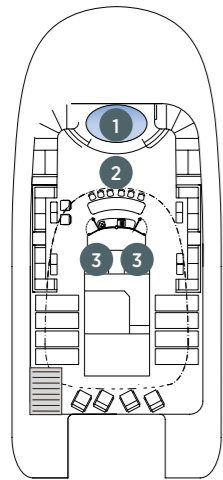

Emerald Azzurra Deck Plan

- DECK 7 SKY DECK
- DECK 6 POOL DECK
- DECK 5 PANORAMA DECK
- DECK 4 OBSERVATION DECK
- DECK 3 EMERALD DECK
- DECK 2 WELLNESS DECK

Deck 7
Sky Deck

Deck 6
Pool Deck

Deck 5
Panorama Deck

Deck 4
Observation Deck

Deck 3
Emerald Deck

Deck 2
Wellness Deck

Emerald Azzurra

- Built: 2022
- Length: 360.9ft (110m)
- Guests: 100
- Cabins: 50
- Crew Members: 68

- 1 Spa Pool
- 2 Sky Bar
- 3 Lifts
- 4 Aqua Café
- 5 Aqua Pool
- 6 Navigation Bridge
- 7 Life Boats
- 8 Observation Lounge
- 9 Observation Terrace
- 10 Self-service Laundry
- 11 Amici Bar & Lounge
- 12 Reception
- 13 Boutique Azzurra
- 14 La Cucina Dining
- 15 La Cucina Terrace
- 16 Medical Centre
- 17 Gym
- 18 Infrared Sauna
- 19 Elements Spa
- 20 Hairdressers
- 21 Tender Boats
- 22 Water Sports Boat
- 23 Garage
- 24 Marina Platform

Cabin Categories

Pool Deck	Size (sq. ft.)
SA Owner's Suite	1,162-1,192 sq. ft.
S Deluxe Balcony Suite	382-403 sq. ft.
Panorama Deck	Size (sq. ft.)
T Terrace Suite	648-669 sq. ft.
A Balcony Suite	285-306 sq. ft.
Observation Deck	Size (sq. ft.)
Y Yacht Suite	699-721 sq. ft.
B Balcony Suite	285-306 sq. ft.
Emerald Deck	Size (sq. ft.)
D Oceanview Stateroom	183-204 sq. ft.

*at additional cost

CAT D Oceanview Stateroom

- **Suite size:** 183-204 sq. ft.
- **Location:** Deck 3

Situated on the Emerald Deck, towards the front of the yacht, our Oceanview Staterooms are bigger than the average standard, offering excellent value for money.