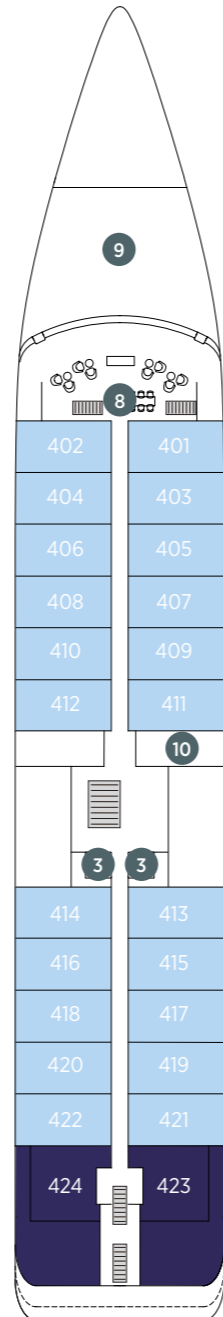

Emerald Azzurra Deck Plan

- DECK 7 SKY DECK
- DECK 6 POOL DECK
- DECK 5 PANORAMA DECK
- DECK 4 OBSERVATION DECK
- DECK 3 EMERALD DECK
- DECK 2 WELLNESS DECK

Deck 7
Sky Deck

Deck 6
Pool Deck

Deck 5
Panorama Deck

Deck 4
Observation Deck

Deck 3
Emerald Deck

Deck 2
Wellness Deck

Emerald Azzurra

- Built: 2022
- Length: 360.9ft (110m)
- Guests: 100
- Cabins: 50
- Crew Members: 68

- 1 Spa Pool
- 2 Sky Bar
- 3 Lifts
- 4 Aqua Café
- 5 Aqua Pool
- 6 Navigation Bridge
- 7 Life Boats
- 8 Observation Lounge
- 9 Observation Terrace
- 10 Self-service Laundry
- 11 Amici Bar & Lounge
- 12 Reception
- 13 Boutique Azzurra
- 14 La Cucina Dining
- 15 La Cucina Terrace
- 16 Medical Centre
- 17 Gym
- 18 Infrared Sauna
- 19 Elements Spa
- 20 Hairdressers
- 21 Tender Boats
- 22 Water Sports Boat
- 23 Garage
- 24 Marina Platform

Cabin Categories

Pool Deck	Size (sq. ft.)
SA Owner's Suite	1,162-1,192 sq. ft.
S Deluxe Balcony Suite	382-403 sq. ft.
Panorama Deck	Size (sq. ft.)
T Terrace Suite	648-669 sq. ft.
A Balcony Suite	285-306 sq. ft.
Observation Deck	Size (sq. ft.)
Y Yacht Suite	699-721 sq. ft.
B Balcony Suite	285-306 sq. ft.
Emerald Deck	Size (sq. ft.)
D Oceanview Stateroom	183-204 sq. ft.

Important Information: Deck plans are an indication only and are subject to variation. Cabin sizes include terrace areas.

Sky Deck

Cabin Plans

CAT SA Owner's Suite

- **Suite size:** 1,162-1,192 sq. ft. (includes outside terrace)
- **Location:** Deck 6